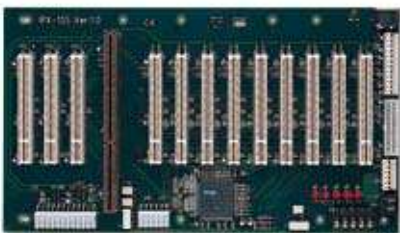

IP-8S-RS-R40

Ordering Information

IP-8S-RS-R40	8-slot backplane with four PCI buses and three ISA buses
PAC-125G-R20	10-slot full-size industrial chassis
RACK-3400G	10-slot half-size industrial chassis

IPX-9S-RS-R40

Ordering Information

IPX-9S-RS-R40	9-slot backplane with eight PCI buses
PAC-125G-R20	10-slot full-size industrial chassis
RACK-3400G	10-slot half-size industrial chassis

IP-10S-RS-R40

Ordering Information

IP-10S-RS-R40	10-slot backplane with four PCI buses and five ISA buses
PAC-125G-R20	10-slot full-size industrial chassis
RACK-3400G	10-slot half-size industrial chassis

IPX-13S-RS-R40

Ordering Information