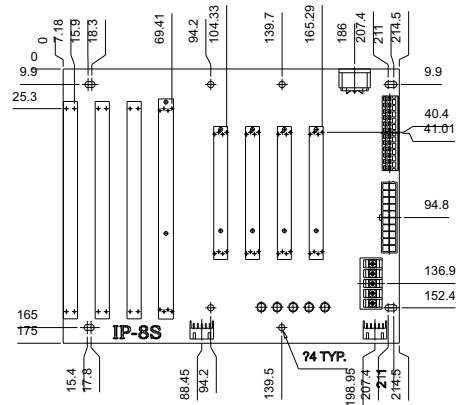

IP-8S-RS-R40

Ordering Information

IP-8S-RS-R40	8-slot backplane with four PCI buses and three ISA buses
PAC-125G-R20	10-slot full-size industrial chassis
RACK-3400G	10-slot half-size industrial chassis

IPX-9S-RS-R40

Ordering Information

IPX-9S-RS-R40	9-slot backplane with eight PCI buses
PAC-125G-R20	10-slot full-size industrial chassis
RACK-3400G	10-slot half-size industrial chassis

IP-10S-RS-R40

Ordering Information

IP-10S-RS-R40	10-slot backplane with four PCI buses and five ISA buses
PAC-125G-R20	10-slot full-size industrial chassis
RACK-3400G	10-slot half-size industrial chassis

IPX-13S-RS-R40

Ordering Information