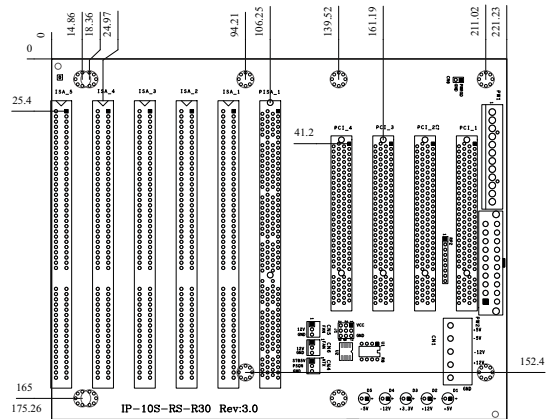

IP-8S-RS-R40

Ordering Information

IP-8S-RS-R40	8-slot backplane with four PCI buses and three ISA buses
PAC-125G-R20	10-slot full-size industrial chassis
RACK-3400G	10-slot half-size industrial chassis

IPX-9S-RS-R40

Ordering Information

IPX-9S-RS-R40	9-slot backplane with eight PCI buses
PAC-125G-R20	10-slot full-size industrial chassis
RACK-3400G	10-slot half-size industrial chassis

IP-10S-RS-R40

Ordering Information

IP-10S-RS-R40	10-slot backplane with four PCI buses and five ISA buses
PAC-125G-R20	10-slot full-size industrial chassis
RACK-3400G	10-slot half-size industrial chassis

IPX-13S-RS-R40

Ordering Information