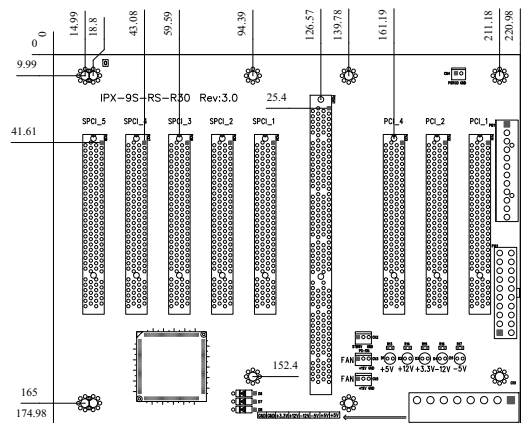

IP-8S-RS-R40

Ordering Information

IP-8S-RS-R40	8-slot backplane with four PCI buses and three ISA buses
PAC-125G-R20	10-slot full-size industrial chassis
RACK-3400G	10-slot half-size industrial chassis

IPX-9S-RS-R40

Ordering Information

IPX-9S-RS-R40	9-slot backplane with eight PCI buses
PAC-125G-R20	10-slot full-size industrial chassis
RACK-3400G	10-slot half-size industrial chassis

IP-10S-RS-R40

Ordering Information

IP-10S-RS-R40	10-slot backplane with four PCI buses and five ISA buses
PAC-125G-R20	10-slot full-size industrial chassis
RACK-3400G	10-slot half-size industrial chassis

IPX-13S-RS-R40

Ordering Information